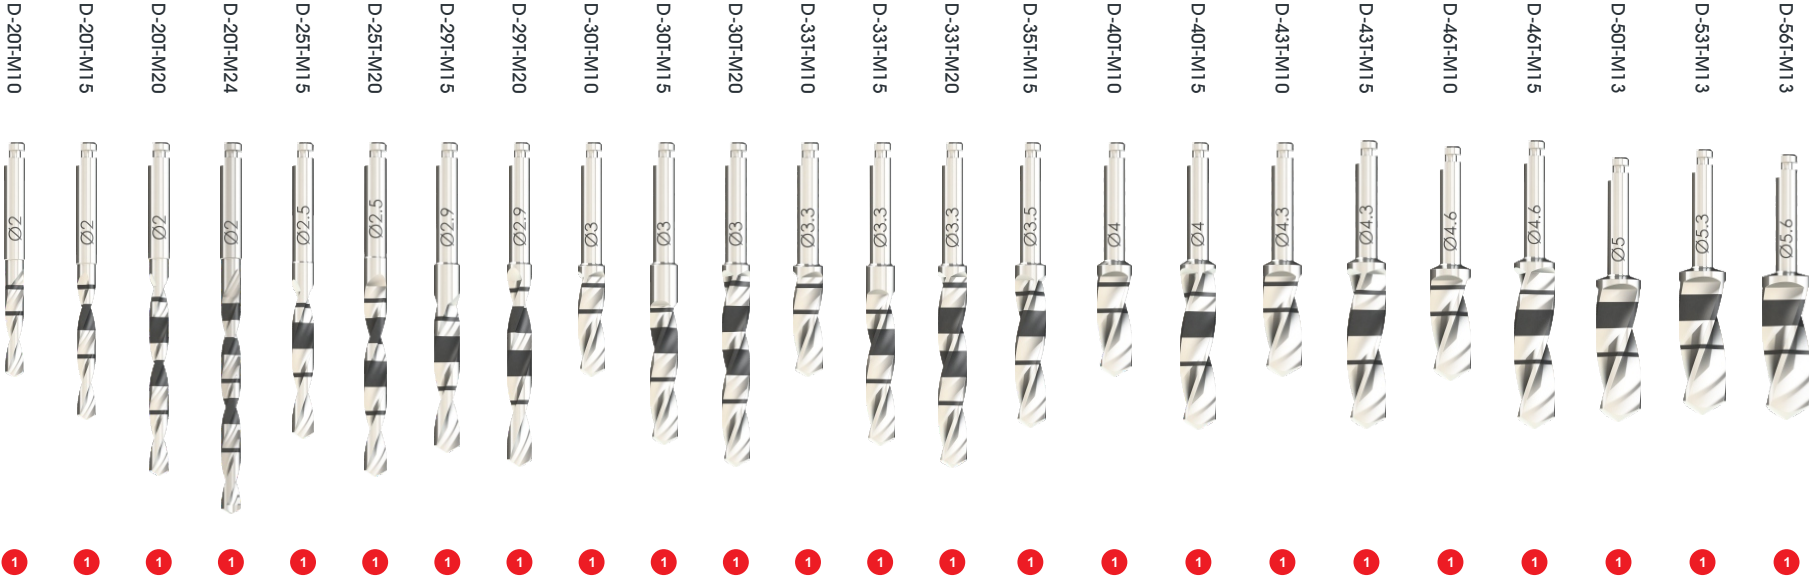

## Drill Usage Guide

### Pilot Drills

### Twist Drills

**NOTE:** These drills are disposable, and for single use only.

Our implant drills are made of hardened Surgical Stainless Steel OR Grade 5 Titanium.